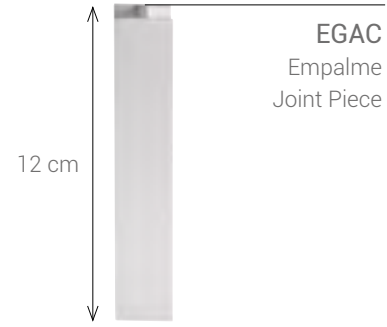

EGAC
Empalme
Joint Piece